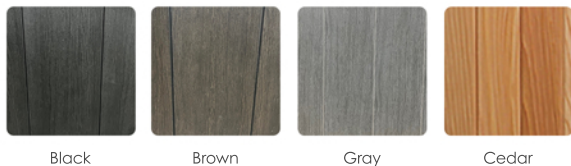

PERMAWOOD™ CABINET COLORS

Color samples are for reference only. Actual product color may vary slightly. Nordic Products Inc. reserves the right to change any specifications without notice.